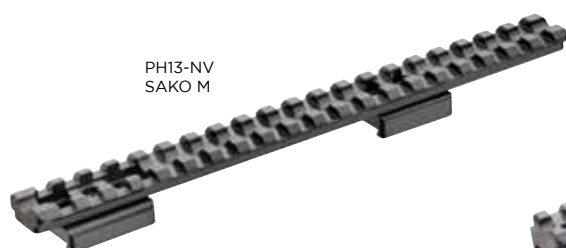

SLITTE PICATINNY NIGHT VISION

Night vision picatinny rails

Slitte Picatinny allungate verso il calcio di 60mm per il montaggio di visori notturni
Picatinny rails extended 60mm towards stock for night vision mounting

PH76-NV	BERGARA B14 SHORT	€ 120,00 + IVA
PH77-NV	BERGARA B14 LONG	€ 120,00 + IVA
PH04-NV	BROWNING A-BOLT	€ 120,00 + IVA
PH52-NV	BROWNING A-BOLT 3 LONG	€ 120,00 + IVA
PH45-NV	BROWNING A-BOLT SHORT	€ 120,00 + IVA
PH51-NV	BROWNING A-BOLT 3 SHORT	€ 120,00 + IVA
PH17-NV	BROWNING BAR	€ 120,00 + IVA
PH43-NV	BROWNING X-BOLT SHORT	€ 120,00 + IVA
PH67-NV	BROWNING X BOLT EXTRA SHORT	€ 120,00 + IVA
PH44-NV	BROWNING X-BOLT LONG	€ 120,00 + IVA
PH27-NV	MANNLICHER CLASSIC LONG	€ 120,00 + IVA
PH23-NV	MAUSER M12	€ 120,00 + IVA
PH70-NV	MERKEL HELIX - SABATTI SAPHIRE - SAKO S20 - NEW ROVER CZ 600 - PICATINNY ON PICATINNY	€ 165,00 + IVA
PH02-NV	REMINGTON 700 LONG - HAENEL JAEGER 10 - HOWA 1500 LONG - SAUER 101	€ 120,00 + IVA
PH15-NV	REMINGTON 700 SHORT	€ 120,00 + IVA
PH20-NV	SABATTI LONG	€ 120,00 + IVA
PH08-NV	SABATTI SHORT	€ 120,00 + IVA
PH12-NV	SAKO S/SM EXTENDED FOR NIGHT VISION DEVICE	€ 165,00 + IVA
PH13-NV	SAKO M	€ 165,00 + IVA
PH14-NV	SAKO L/XL	€ 165,00 + IVA
PH31-NV	SAKO 85 XS	€ 165,00 + IVA
PH33-NV	SAUER 202 STD	€ 120,00 + IVA
PH03-NV	TIKKA T3	€ 120,00 + IVA
PH47-NV	WINCHESTER XPR SHORT	€ 120,00 + IVA
PH57-NV	WINCHESTER XPR LONG	€ 120,00 + IVA
PH05-NV	ZOLI ANTONIO AZ 1900	€ 120,00 + IVA
PH83-NV	BENELLI LUPO	€ 120,00 + IVA