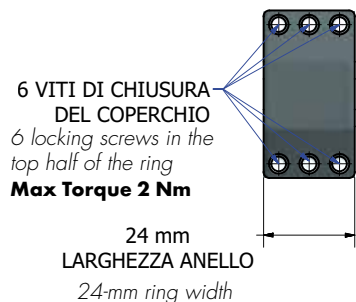

QD solid monolithic Cantilever mount for Picatinny rails with RINGS AND LEVEL. For tactical firearms.

SBT02 FW Ø 30 mm | € 335,00 + IVA
SBT03 FW Ø 34 mm | € 335,00 + IVA

TACTICAL RINGS HP

Anelli dedicati ad **ARMI TATTICHE** e da competizione, progettati per garantire la massima performance.

High performance rings designed and engineered for competition and TACTICAL SHOOTING.

Ø 30mm - H 10mm Code STR02/A € 175,00 + IVA
Ø 34mm - H 10mm Code STR03/A € 175,00 + IVA

HIGH PERFORMANCE GUARANTEED

DOPPIO DADO DI CHIUSURA DELLA STAFFA
Two locking nuts
Max Torque 5 Nm