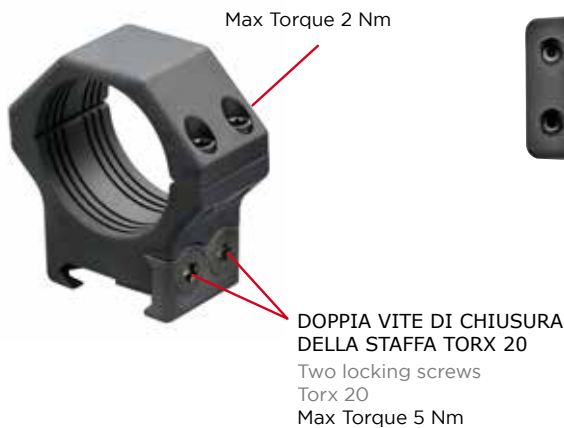

Max Torque 2 Nm

**DOPPIA VITE DI CHIUSURA
DELLA STAFFA TORX 20**

Two locking screws
Torx 20
Max Torque 5 Nm

**DOPPIO TRAVERSINO
DI TENUTA SULLA SLITTA**
Double stop recoil

ANELLI PER GUIDE WEAVER Scope rings for weaver rails

Anelli con **singolo fermo integrale** per guida weaver Weaver rings with **single integral stop recoil**

LWR01/A	LIGHT WEAVER RINGS	ø 1" H 8 mm	€ 80,00 + IVA
LWR01/B	LIGHT WEAVER RINGS	ø 1" H 12 mm	€ 80,00 + IVA
LWR02/A	LIGHT WEAVER RINGS	ø 30 mm H 8 mm	€ 80,00 + IVA
LWR02/B	LIGHT WEAVER RINGS	ø 30 mm H 12 mm	€ 80,00 + IVA
LWR02/C	LIGHT WEAVER RINGS	ø 30 mm H 19 mm	€ 80,00 + IVA
LWR03/A	LIGHT WEAVER RINGS	ø 34 mm H 8 mm	€ 80,00 + IVA
LWR03/B	LIGHT WEAVER RINGS	ø 34 mm H 12 mm	€ 80,00 + IVA
LWR03/C	LIGHT WEAVER RINGS	ø 34 mm H 19 mm	€ 80,00 + IVA
LWR04/A	LIGHT WEAVER RINGS	ø 40 mm H 8 mm	€ 115,00 + IVA
LWR04/B	LIGHT WEAVER RINGS	ø 40 mm H 14 mm	€ 115,00 + IVA
LWR05/A	LIGHT WEAVER RINGS	ø 36 mm H 8 mm	€ 80,00 + IVA
LWR05/B	LIGHT WEAVER RINGS	ø 36 mm H 12 mm	€ 80,00 + IVA
LWR.../SR	LIGHT WEAVER RINGS WITH QUICK DETACH SR CLAMPING SYSTEM CON CHIUSURA SR		€ 100,00 + IVA
LWR04/SR	LIGHT WEAVER RINGS ø 40 WITH QUICK DETACH SR CLAMPING SYSTEM		€ 127,00 + IVA