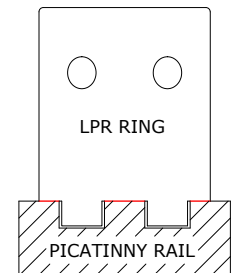

ANELLI PER GUIDE PICATINNY Scope rings for picatinny rails

Anelli con **doppio fermo integrale** per guida Picatinny *Picatinny rings with **double integral stop recoil***

LPR01/A	Light Picatinny Rings	ø 1" H 8mm	€ 80,00 + IVA
LPR01/B	Light Picatinny Rings	ø 1" H 12mm	€ 80,00 + IVA
LPR02/A	Light Picatinny Rings	ø 30mm H 8mm	€ 80,00 + IVA
LPR02/B	Light Picatinny Rings	ø 30mm H 12mm	€ 80,00 + IVA
LPR02/C	Light Picatinny Rings	ø 30mm H 19mm	€ 80,00 + IVA
LPR03/A	Light Picatinny Rings	ø 34mm H 8mm	€ 80,00 + IVA
LPR03/B	Light Picatinny Rings<!--</td--> <td>ø 34mm H 12mm</td> <td>€ 80,00 + IVA</td>		
LPR03/C	Light Picatinny Rings	ø 34mm H 19mm	€ 80,00 + IVA
LPR04/A	Light Picatinny Rings	ø 40mm H 8mm	€ 115,00 + IVA
LPR04/B	Light Picatinny Rings	ø 40mm H 14,5mm	€ 115,00 + IVA
LPR05/A	Light Picatinny Rings	ø 36mm H 8mm	€ 80,00 + IVA
LPR05/B	Light Picatinny Rings	ø 36mm H 12mm	€ 80,00 + IVA

Max Torque 2 Nm

**DOPPIA VITE DI CHIUSURA
DELLA STAFFA TORX 20**

Two locking screws
Torx 20
Max Torque 5 Nm

**DOPPIO TRAVERSINO
DI TENUTA SULLA SLITTA**
Double stop recoil