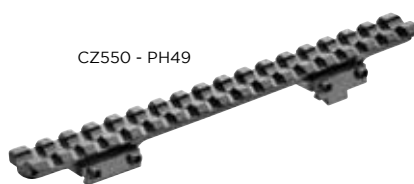

Su ordinazione si eseguono speciali slitte Picatinny per qualsiasi arma.

On request we manufacture fully customized Picatinny rails for any firearm.

Prezzo da concordare in base alla lavorazione richiesta.

Price to be quoted on an individual basis.

CZ550 - PH49