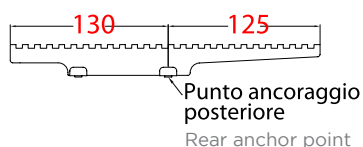

ATTACCHI A SGANCIO RAPIDO PER OTTICHE CON VISORE

Quick detachable mounts for scope with night vision devices