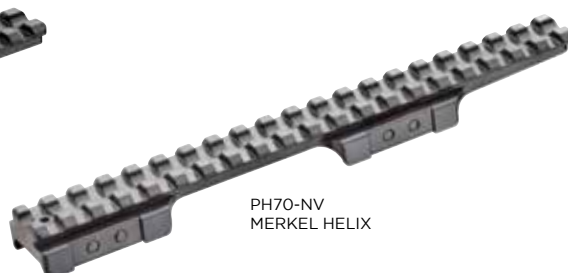

SLITTE PICATINNY NIGHT VISION

Night vision picatinny rails

Slitte Picatinny allungate verso il calcio di 60mm per il montaggio di visori notturni
Picatinny rails extended 60mm towards stock for night vision mounting

PH76-NV	BERGARA B14 SHORT	€ 120,00 + IVA
PH77-NV	BERGARA B14 LONG	€ 120,00 + IVA
PH04-NV	BROWNING A-BOLT	€ 120,00 + IVA
PH52-NV	BROWNING A-BOLT 3 LONG	€ 120,00 + IVA
PH45-NV	BROWNING A-BOLT SHORT	€ 120,00 + IVA
PH51-NV	BROWNING A-BOLT 3 SHORT	€ 120,00 + IVA
PH17-NV	BROWNING BAR	€ 120,00 + IVA
PH43-NV	BROWNING X-BOLT SHORT	€ 120,00 + IVA
PH67-NV	BROWNING X BOLT EXTRA SHORT	€ 120,00 + IVA
PH44-NV	BROWNING X-BOLT LONG	€ 120,00 + IVA
PH27-NV	MANNLICHER CLASSIC LONG	€ 120,00 + IVA
PH23-NV	MAUSER M12	€ 120,00 + IVA
PH70-NV	MERKEL HELIX - SABATTI SAPHIRE - SAKO S20 - NEW ROVER CZ 600 - PICATINNY ON PICATINNY	€ 165,00 + IVA
PH02-NV	REMINGTON 700 LONG - HAENEL JAEGER 10 - HOWA 1500 LONG - SAUER 101	€ 120,00 + IVA
PH15-NV	REMINGTON 700 SHORT	€ 120,00 + IVA
PH20-NV	SABATTI LONG	€ 120,00 + IVA
PH08-NV	SABATTI SHORT	€ 120,00 + IVA
PH12-NV	SAKO S/SM EXTENDED FOR NIGHT VISION DEVICE	€ 165,00 + IVA
PH13-NV	SAKO M	€ 165,00 + IVA
PH14-NV	SAKO L/XL	€ 165,00 + IVA
PH31-NV	SAKO 85 XS	€ 165,00 + IVA
PH33-NV	SAUER 202 STD	€ 120,00 + IVA
PH03-NV	TIKKA T3	€ 120,00 + IVA
PH47-NV	WINCHESTER XPR SHORT	€ 120,00 + IVA
PH57-NV	WINCHESTER XPR LONG	€ 120,00 + IVA
PH05-NV	ZOLI ANTONIO AZ 1900	€ 120,00 + IVA
PH83-NV	BENELLI LUPO	€ 120,00 + IVA